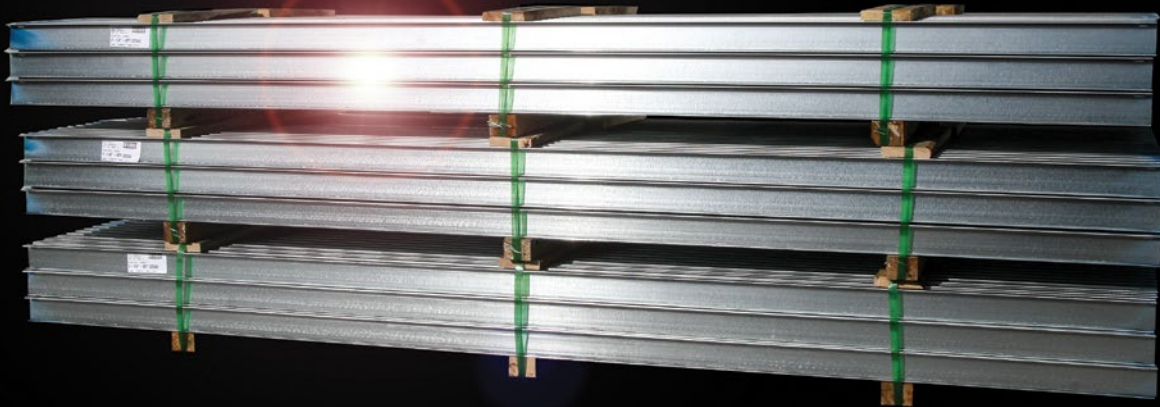

Quality Parts for the Garage Door Industry

Strut

Perforated Angle

Made in the USA

All products are
100% Recyclable

1-800-321-1115

www.GarageWorksSteel.com

To order, call **1-800-321-1115**

STRUT

Lengths:..... 8' to 24'

Widths: 2¼" and 3"

Gauge:..... 20 and 22

Bundle Qty:..... 2¼" - 60
3" - 40

Longer lengths available.
Please call for quote.

PERFORATED ANGLE

Lengths:..... 8' and 10'

Legs: 1-¼" and 2"

Gauge:..... 12,13,14,16,18

Bundle Qty:..... 12,13 GA - 100
14,16,18 GA - 250

- Competitive pricing with freight included

- Large quantities in stock

- Quick shipping from Colorado and Alabama