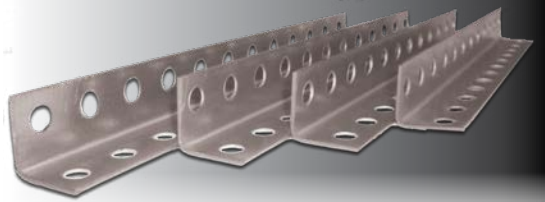

PRODUCTS LIST

PERFORATED ANGLE

SKU	PRODUCT DESCRIPTION	Bndl
62568	1-1/4" X 1-1/4"-8FT (18GA)	250
62508	1-1/4" X 1-1/4"-8FT (16GA)	250
62510	1-1/4" X 1-1/4"-10FT (16GA)	250
62518	1-1/4" X 1-1/4"-8FT (14GA)	250
62520	1-1/4" X 1-1/4"-10FT (14GA)	250
62548	1-1/4" X 1-1/4"-8FT (13GA)	100
62550	1-1/4" X 1-1/4"-10FT (13GA)	100
62528	1-1/4" X 1-1/4"-8FT (12GA)	100
62530	1-1/4" X 1-1/4"-10FT (12GA)	100
62538	2" X 2"-8FT (12GA)	100
62540	2" X 2"-10FT (12GA)	100