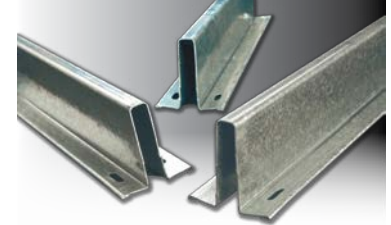

STRUT

SKU	PRODUCT DESCRIPTION	Bndl
62921	2.25" X -8FT (22GA)	60
62922	2.25" X -9FT (22GA)	60
62923	2.25" X -10FT (22GA)	60
62924	2.25" X -12FT (22GA)	60
62925	2.25" X -14FT (22GA)	60
62927	2.25" X -16FT (22GA)	60
62929	2.25" X -18FT (22GA)	60
62932N	3" X -9FT (20GA)	40
62935N	3" X -16FT (20GA)	40
62936N	3" X -18FT (20GA)	40
62937N	3" X -20FT (20GA)	40
62939N	3" X -24FT (20GA)	40

All angles are galvanized/galvannealed.

All struts are galvanized only.

Call Marc Langlee for personalized service and pricing*.

*All quoted pricing includes freight delivery to your location.